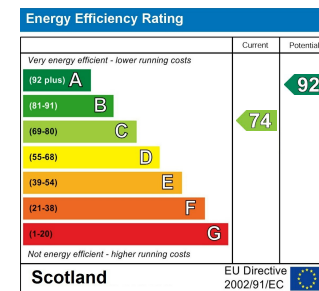

**TO LET**

7 Kirkland Court, Kinross, KY13 8UG

£700 PCM

Directions

SOLICITORS | PROPERTY

33 East Port, Dunfermline, Fife, KY12 7JE

Tel: 01383 620222 Fax: 01383 621213  
[www.morganlaw.co.uk](http://www.morganlaw.co.uk)