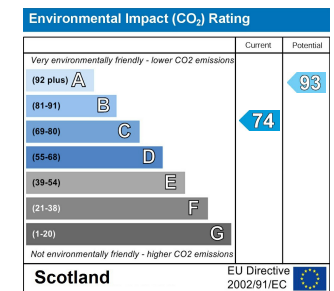

**TO LET**

7 Kirkland Court, Kinross, KY13 8UG

£700 PCM

Directions

SOLICITORS | PROPERTY

33 East Port, Dunfermline, Fife, KY12 7JE

Tel: 01383 620222 Fax: 01383 621213  
[www.morganlaw.co.uk](http://www.morganlaw.co.uk)