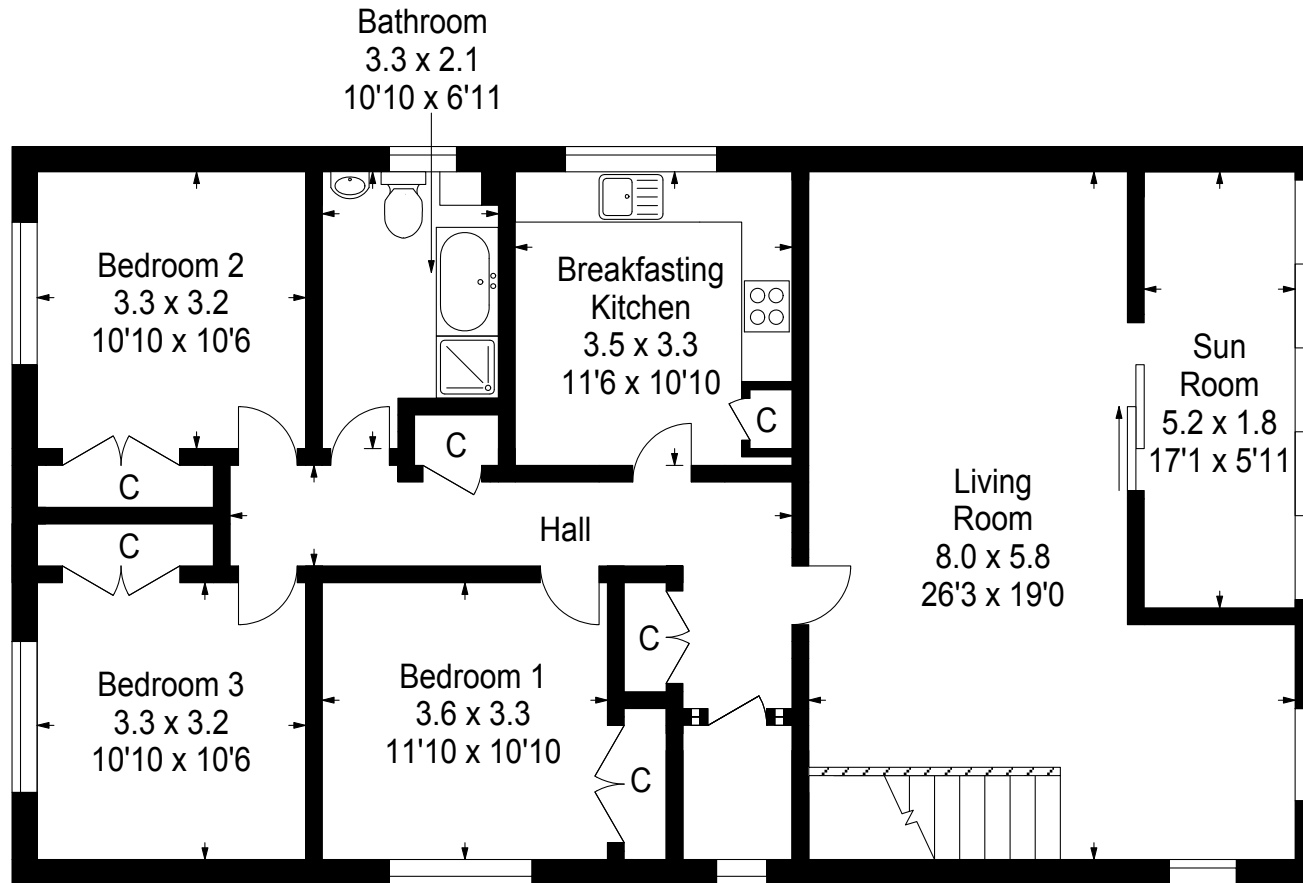

Ground Entry

This plan is for layout guidance only and is not drawn to scale. Whilst every care is taken in the preparation of this plan, please check all dimension and shapes before making any decision reliant upon them. All room dimensions taken through cupboard/wardrobes to wall surface where possible or to surfaces indicated by arrow heads. (ID 110927)