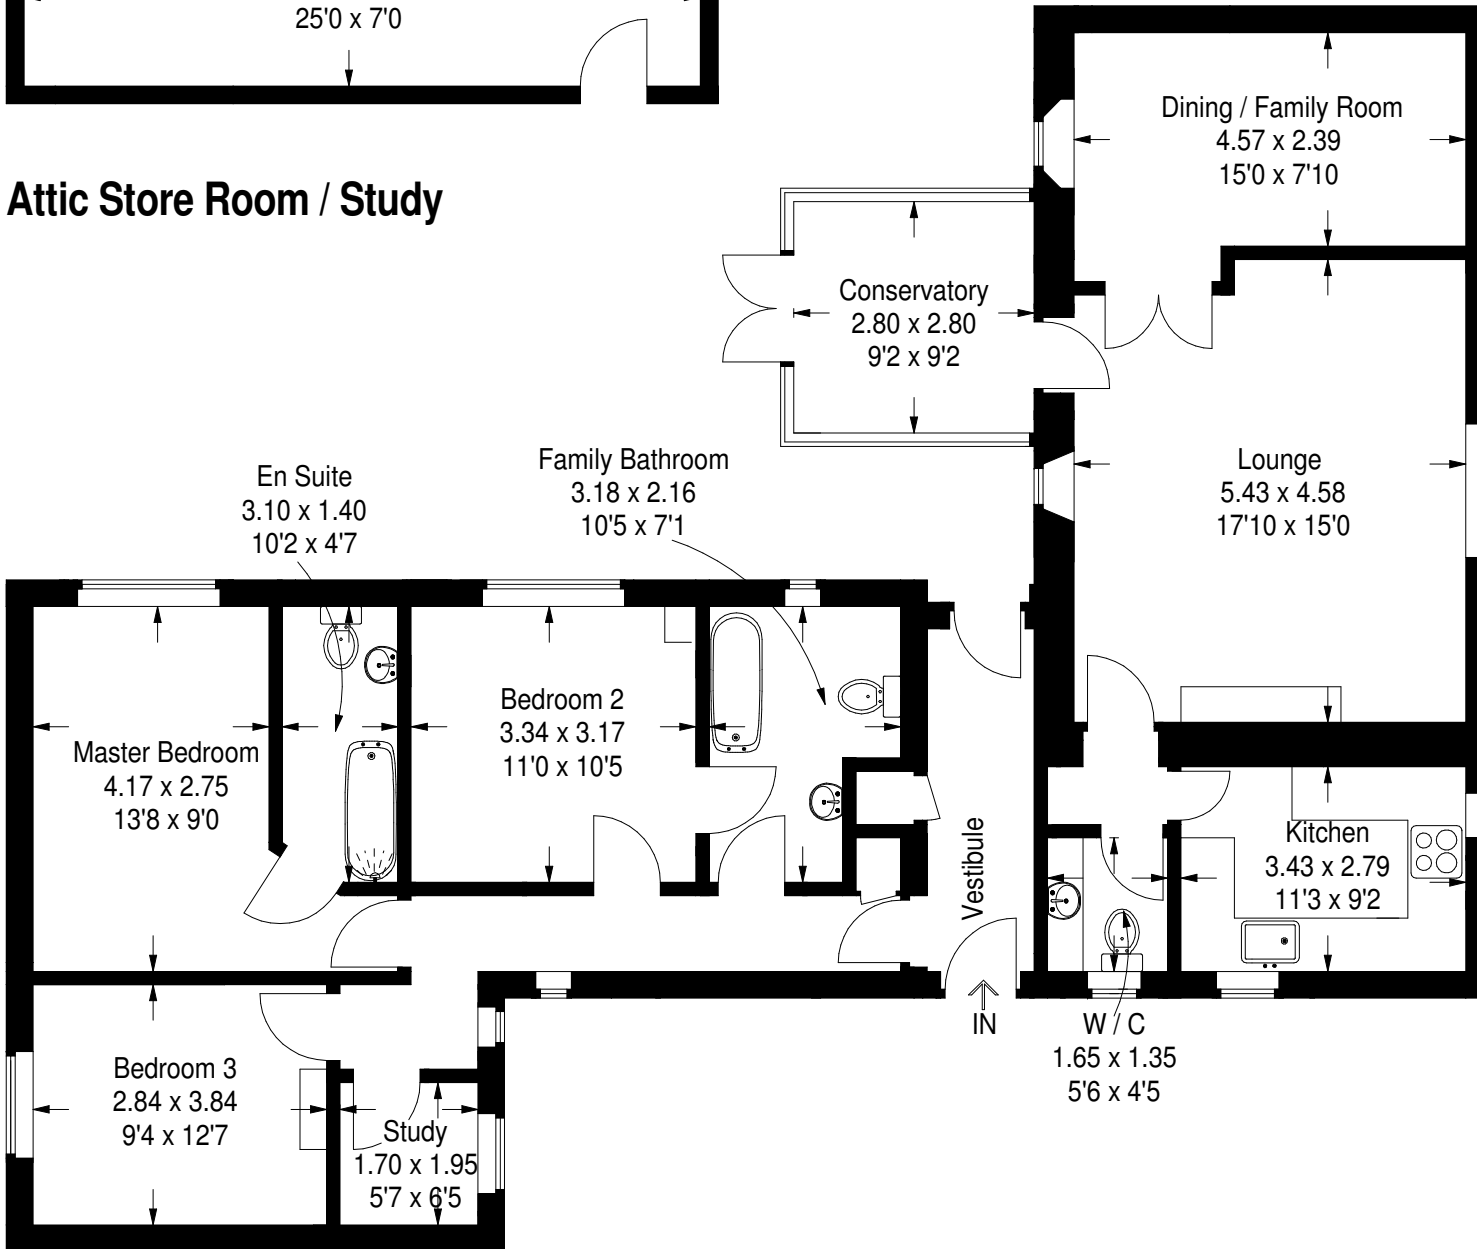

Attic Store Room / Study

Workshop

(Not Shown In Actual Location / Orientation)

Garage

Disclaimer:

This plan is for layout guidance only and is not drawn to scale. Whilst every care is taken in the preparation of this plan, please check all dimensions and shapes before making any decisions reliant upon them. All room dimensions taken through cupboard / wardrobes to wall surfaces where possible or to surfaces indicated by arrow heads. (ID 103219)