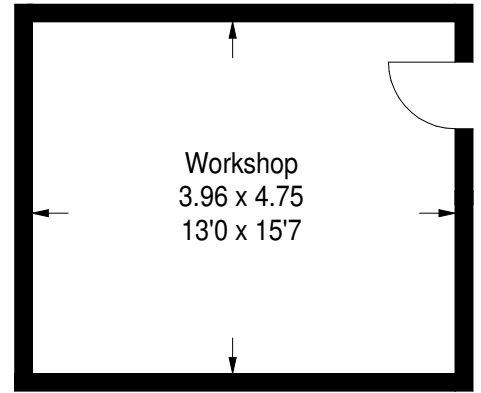

Attic Store Room / Study

Workshop

(Not Shown In Actual Location / Orientation)

Garage

Disclaimer:

This plan is for layout guidance only and is not drawn to scale. Whilst every care is taken in the preparation of this plan, please check all dimensions and shapes before making any decisions reliant upon them. All room dimensions taken through cupboard / wardrobes to wall surfaces where possible or to surfaces indicated by arrow heads. (ID 103219)